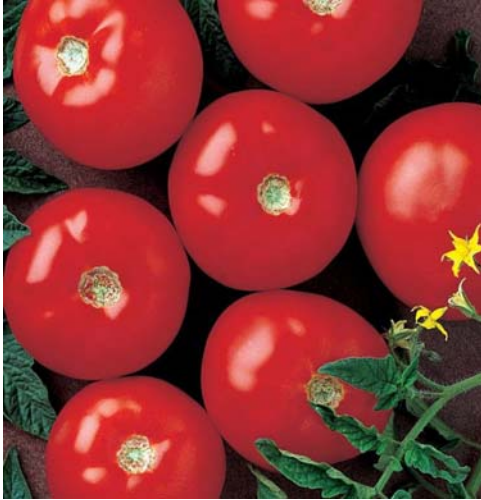

# TOMATO

# MOUNTAIN FRESH PLUS

High quality, smooth fruit are very firm. Wide harvest or breaker stage, better taste. Excellent fresh market, chain store type. Vigorous plants provide good cover. DF/GS

Relative Days (TP)	75
Type	Hybrid Round Red Tomato
Fruit Size	9 oz.
Fruit Shape	Globe
Plant Characteristics	Determinate
Resistance/Tolerance	HR: Fol: 1, 2, Va: 1, Vd: 1 IR: Ma, Mi, Mj